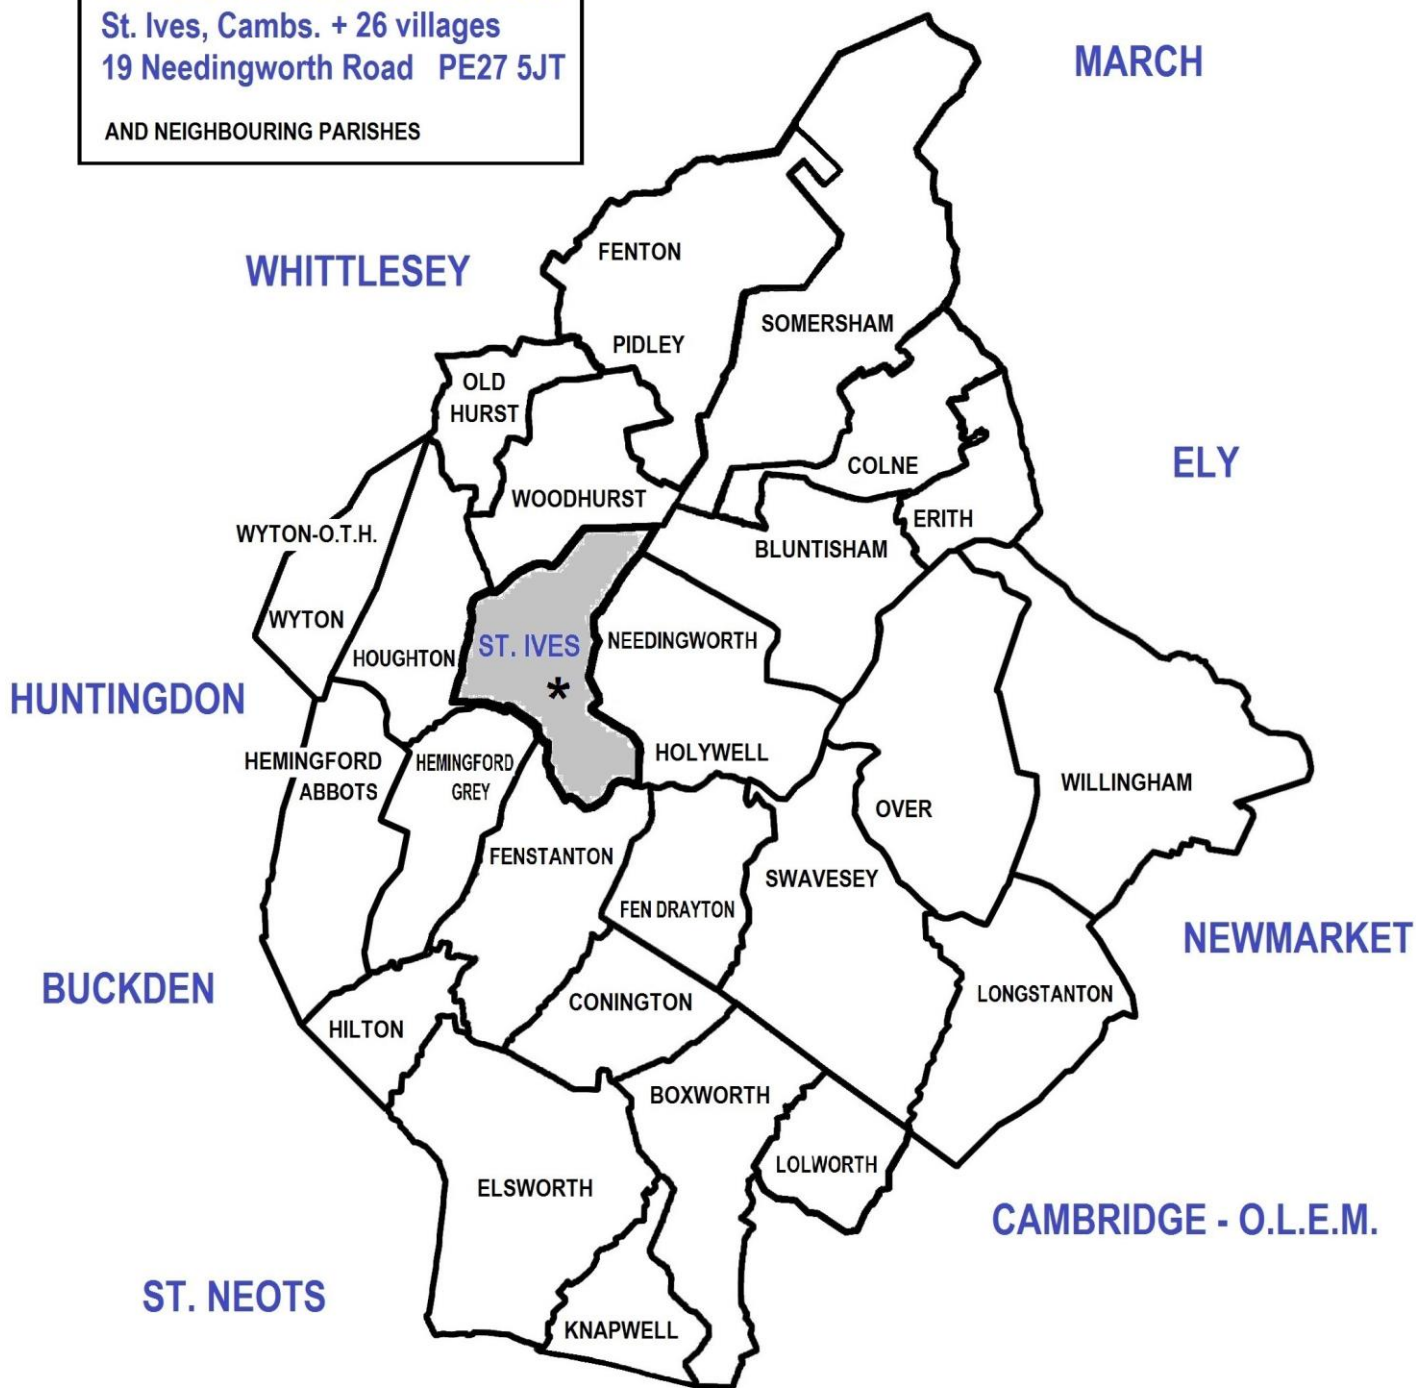

RC Parish of the SACRED HEART
St. Ives, Cambs. + 26 villages
19 Needingworth Road PE27 5JT

AND NEIGHBOURING PARISHES

Bluntisham	PE28	Hemingford Grey	PE28	Over	CB 24 5
Boxworth	CB23	Hilton	PE28	Pidley	PE28
Colne	PE28	Holywell	PE17	ST. IVES	PE27
Conington	CB23	Houghton	PE28	Somersham	PE28
Earith	PE28	Knapwell	CB3	Swavesey	CB24
Elsworth	CB23	Lolworth	CB3	Willingham	CB24
Fen Drayton	CB24	Longstanton	CB3	Woodhurst	PE27
Fenstanton	PE27 PE28	Needingworth	PE27	Wyton	PE28
Hemingford Abbots	PE28	Old Hurst	PE28	Wyton-on-the-hill	PE28