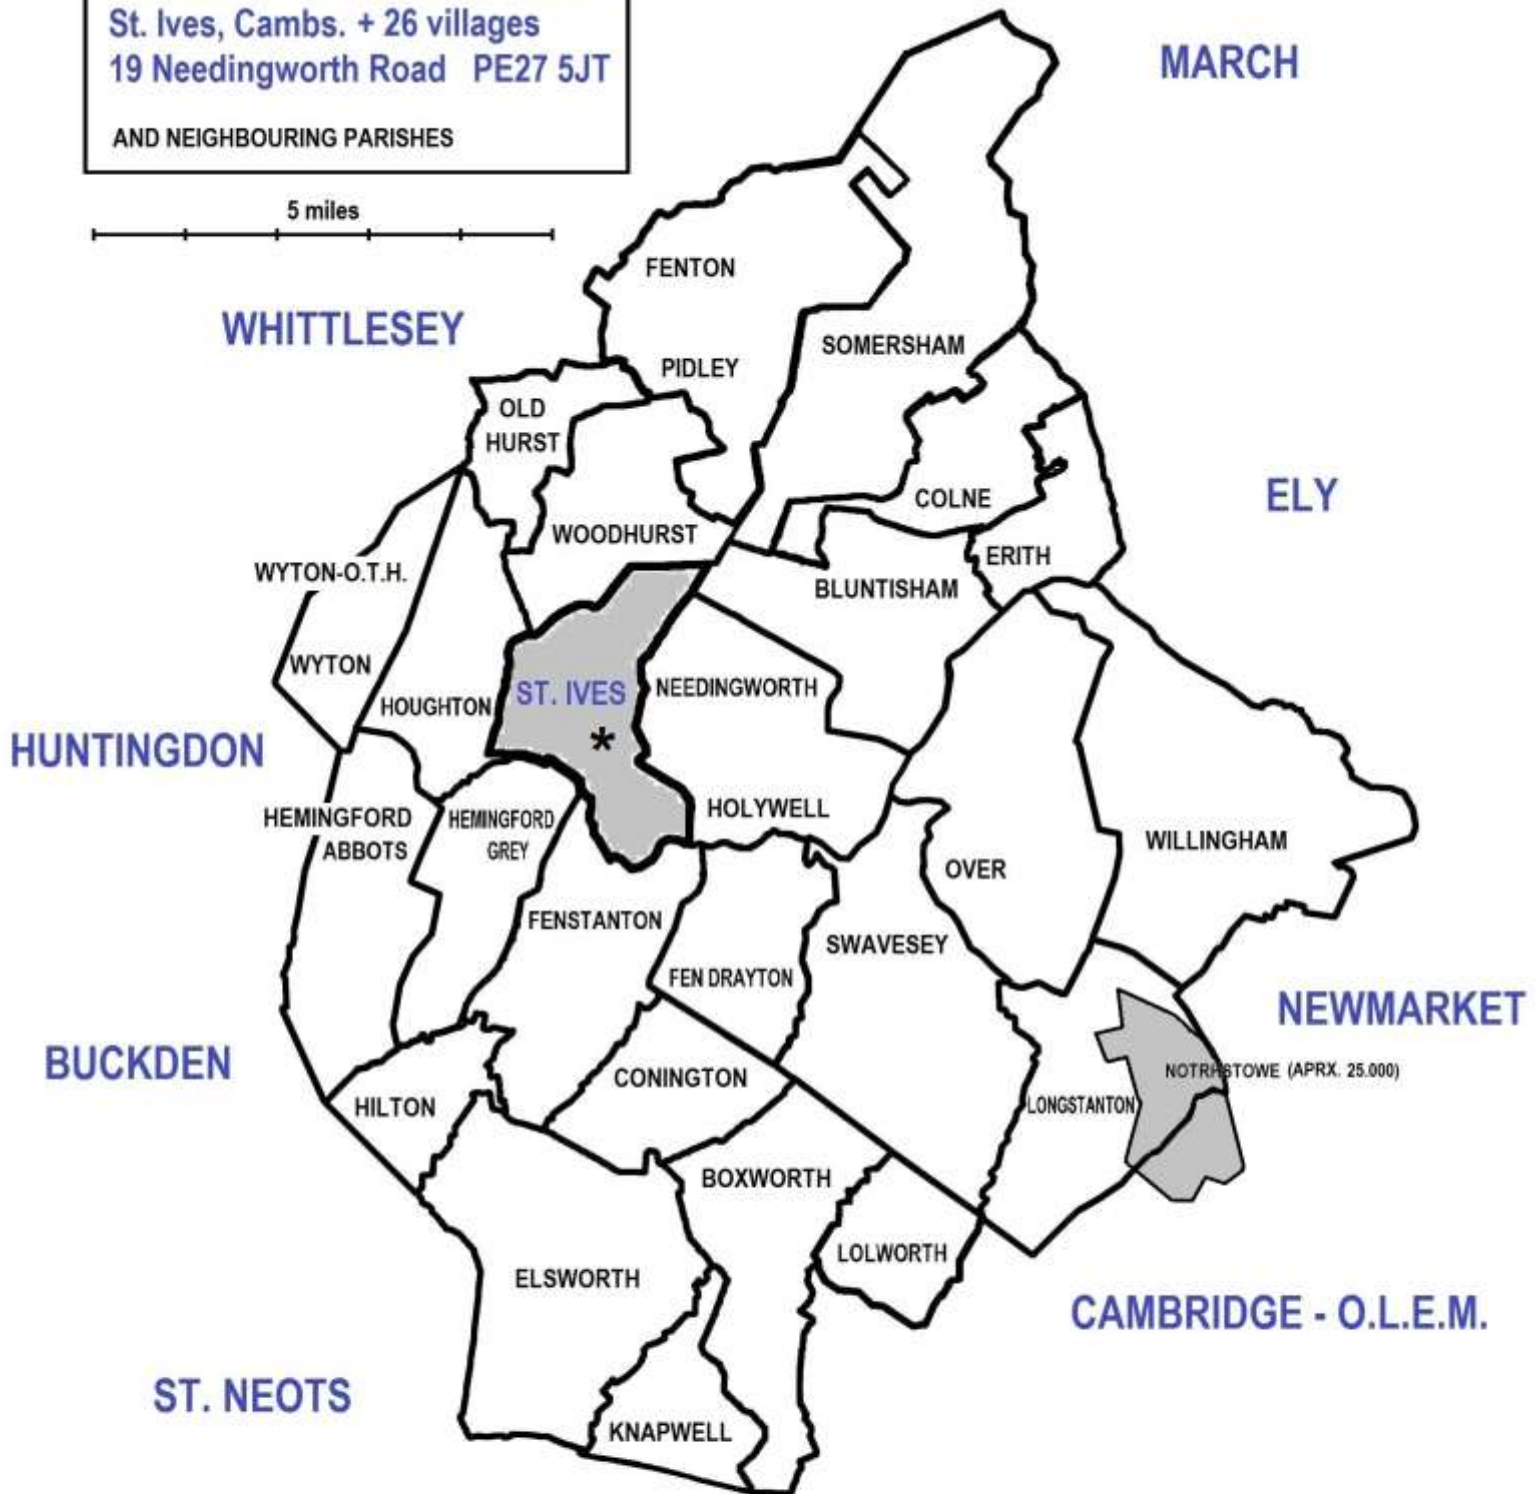

RC Parish of the SACRED HEART
 St. Ives, Cambs. + 26 villages
 19 Needingworth Road PE27 5JT

AND NEIGHBOURING PARISHES

5 miles

| | | | | | |
|-------------------|-----------|-----------------|------|-------------------|---------|
| Bluntisham | PE28 | Hemingford Grey | PE28 | Over | CB 24 5 |
| Boxworth | CB23 | Hilton | PE28 | Pidley | PE28 |
| Colne | PE28 | Holywell | PE17 | ST. IVES | PE27 |
| Conington | CB23 | Houghton | PE28 | Somersham | PE28 |
| Earith | PE28 | Knapwell | CB3 | Swavesey | CB24 |
| Elsworth | CB23 | Lolworth | CB3 | Willingham | CB24 |
| Fen Drayton | CB24 | Longstanton | CB3 | Woodhurst | PE27 |
| Fenstanton | PE27 PE28 | Needingworth | PE27 | Wyton | PE28 |
| Hemingford Abbots | PE28 | Old Hurst | PE28 | Wyton-on-the-hill | PE28 |